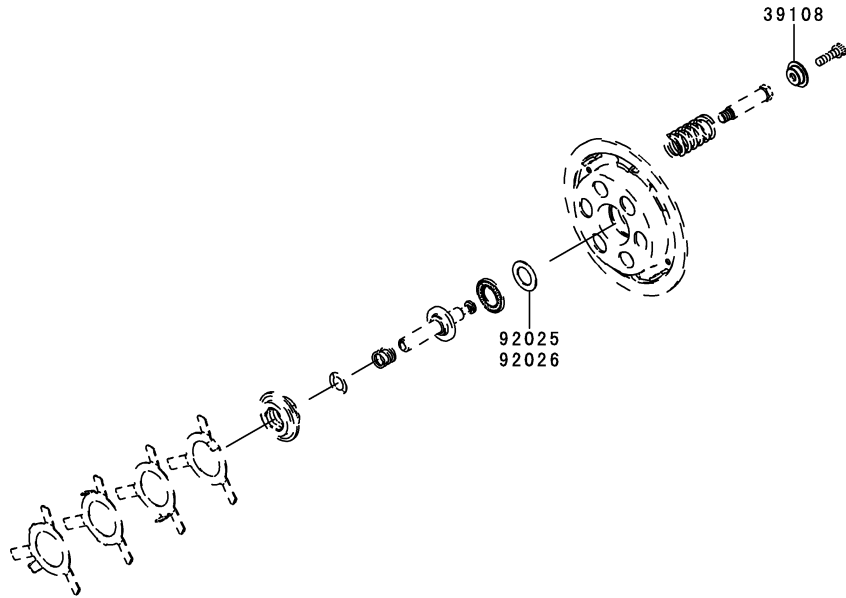

Ref. No.	Part No.	Description	Spec Code	Quantity-ZX600			
				'09	'10	'11	
				R9FR	RAFR	RBFR	
11004	11004-0067 (OPTION)	GASKET-HEAD,T=0.70		1	1	1	
11004A	11004-0068 (OPTION)	GASKET-HEAD,T=0.60		1	1	1	
11004B	11004-0069 (OPTION)	GASKET-HEAD,T=0.55		1	1	1	
11004C	11004-0070 (OPTION)	GASKET-HEAD,T=0.50		1	1	1	
11004D	11004-0071 (OPTION)	GASKET-HEAD,T=0.45		1	1	1	
12048	12048-1175 (OPTION)	TENSIONER-ASSY		1	1	1	
92043	92043-1506 (OPTION)	PIN,10X14		4	4	4	
92055	92055-011 (OPTION)	RING-O,5MM		1	1	1	
92055A	92055-086 (OPTION)	RING-O,18.8X1.9		1	1	1	
92210	92210-0630 (OPTION)	NUT,FLANGED,6MM		1	1	1	
132	132BA0620 (OPTION)	BOLT-FLANGED-SMALL,6X20		2	2	2	

This catalog covers:

'09~'11 ZX600 R9FR/RAFR/RBFR Engine

GRID NO.

**B-4**

This grid covers:

**Crankshaft**

E1321

Ref. No.	Part No.	Description	Spec Code	Quantity-ZX600			
				'09	'10	'11	
				R9FR	RAFR	RBFR	
92139	92139-0194 (OPTION)	BUSHING,CONROD,BLUE	AR	AR	AR		
92139A	92139-0195 (OPTION)	BUSHING,CONROD,BLACK	8	8	8		
92139B	92139-0196 (OPTION)	BUSHING,CONROD,BROWN	AR	AR	AR		
92139C	92139-0269 (OPTION)	BUSHING,CRANK #1&#5,BLUE	AR	AR	AR		
92139D	92139-0270 (OPTION)	BUSHING,CRANK #1&#5,BLACK	4	4	4		
92139E	92139-0271 (OPTION)	BUSHING,CRANK #1&#5,BROWN	AR	AR	AR		
92139F	92139-0272 (OPTION)	BUSHING,CRANK #2&#4,BLUE	AR	AR	AR		
92139G	92139-0273 (OPTION)	BUSHING,CRANK #2&#4,BLACK	4	4	4		
92139H	92139-0274 (OPTION)	BUSHING,CRANK #2&#4,BROWN	AR	AR	AR		
92139I	92139-0275 (OPTION)	BUSHING,CRANK #3,BLUE	AR	AR	AR		
92139J	92139-0276 (OPTION)	BUSHING,CRANK #3,BLACK	2	2	2		
92139K	92139-0277 (OPTION)	BUSHING,CRANK #3,BROWN	AR	AR	AR		

This catalog covers:

'09~'11 ZX600 R9FR/RAFR/RBFR Engine

GRID NO.

**B-5**

This grid covers:

**Clutch**

E1350

Ref. No.	Part No.	Description	Spec Code	Quantity-ZX600			
				'09	'10	'11	
				R9FR	RAFR	RBFR	
39108	39108-0004 (OPTION)	RETAINER-SPRING,T=5.0(STD-1.0)		6	6	6	
92025	92025-1137 (OPTION)	SHIM,15.3X27.5X1.20		1	1	1	
92026	92026-1590 (OPTION)	SPACER,T=1.5		1	1	1	