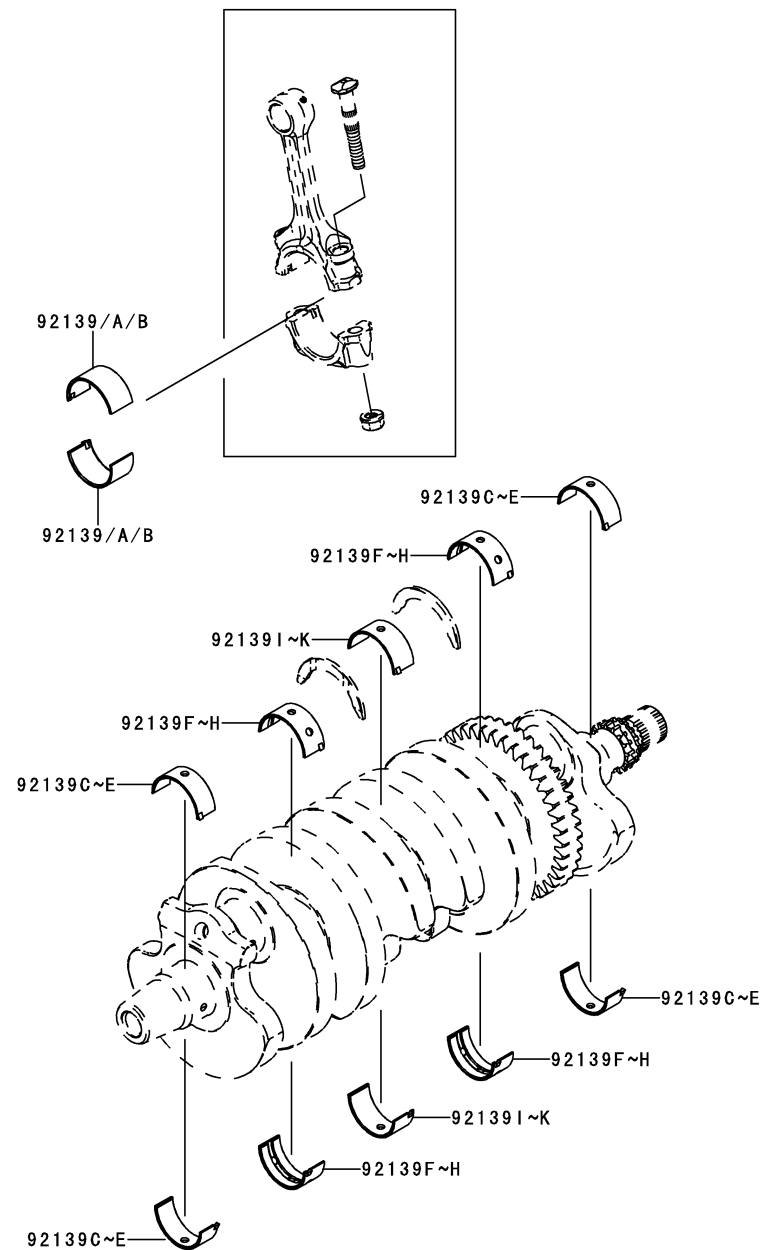

Ref. No.	Part No.	Description	Spec Code	Quantity-ZX600			
				'09	'10	'11	
				R9FR	RAFR	RBFR	
11004	11004-0067 (OPTION)	GASKET-HEAD,T=0.70		1	1	1	
11004A	11004-0068 (OPTION)	GASKET-HEAD,T=0.60		1	1	1	
11004B	11004-0069 (OPTION)	GASKET-HEAD,T=0.55		1	1	1	
11004C	11004-0070 (OPTION)	GASKET-HEAD,T=0.50		1	1	1	
11004D	11004-0071 (OPTION)	GASKET-HEAD,T=0.45		1	1	1	
12048	12048-1175 (OPTION)	TENSIONER-ASSY		1	1	1	
92043	92043-1506 (OPTION)	PIN,10X14		4	4	4	
92055	92055-011 (OPTION)	RING-O,5MM		1	1	1	
92055A	92055-086 (OPTION)	RING-O,18.8X1.9		1	1	1	
92210	92210-0630 (OPTION)	NUT,FLANGED,6MM		1	1	1	
132	132BA0620 (OPTION)	BOLT-FLANGED-SMALL,6X20		2	2	2	

This catalog covers:

'09~'11 ZX600 R9FR/RAFR/RBFR Engine

GRID NO.

**B-4**

This grid covers:

**Crankshaft**

E1321

Ref. No.	Part No.	Description	Spec Code	Quantity-ZX600			
				'09	'10	'11	
				R9FR	RAFR	RBFR	
92139	92139-0194 (OPTION)	BUSHING,CONROD,BLUE	AR	AR	AR		
92139A	92139-0195 (OPTION)	BUSHING,CONROD,BLACK	8	8	8		
92139B	92139-0196 (OPTION)	BUSHING,CONROD,BROWN	AR	AR	AR		
92139C	92139-0269 (OPTION)	BUSHING,CRANK #1&#5,BLUE	AR	AR	AR		
92139D	92139-0270 (OPTION)	BUSHING,CRANK #1&#5,BLACK	4	4	4		
92139E	92139-0271 (OPTION)	BUSHING,CRANK #1&#5,BROWN	AR	AR	AR		
92139F	92139-0272 (OPTION)	BUSHING,CRANK #2&#4,BLUE	AR	AR	AR		
92139G	92139-0273 (OPTION)	BUSHING,CRANK #2&#4,BLACK	4	4	4		
92139H	92139-0274 (OPTION)	BUSHING,CRANK #2&#4,BROWN	AR	AR	AR		
92139I	92139-0275 (OPTION)	BUSHING,CRANK #3,BLUE	AR	AR	AR		
92139J	92139-0276 (OPTION)	BUSHING,CRANK #3,BLACK	2	2	2		
92139K	92139-0277 (OPTION)	BUSHING,CRANK #3,BROWN	AR	AR	AR		

This catalog covers:

'09~'11 ZX600 R9FR/RAFR/RBFR Engine

GRID NO.

**B-5**

This grid covers:

**Clutch**

E1350

Ref. No.	Part No.	Description	Spec Code	Quantity-ZX600			
				'09	'10	'11	
				R9FR	RAFR	RBFR	
39108	39108-0004 (OPTION)	RETAINER-SPRING,T=5.0(STD-1.0)		6	6	6	
92025	92025-1137 (OPTION)	SHIM,15.3X27.5X1.20		1	1	1	
92026	92026-1590 (OPTION)	SPACER,T=1.5		1	1	1	